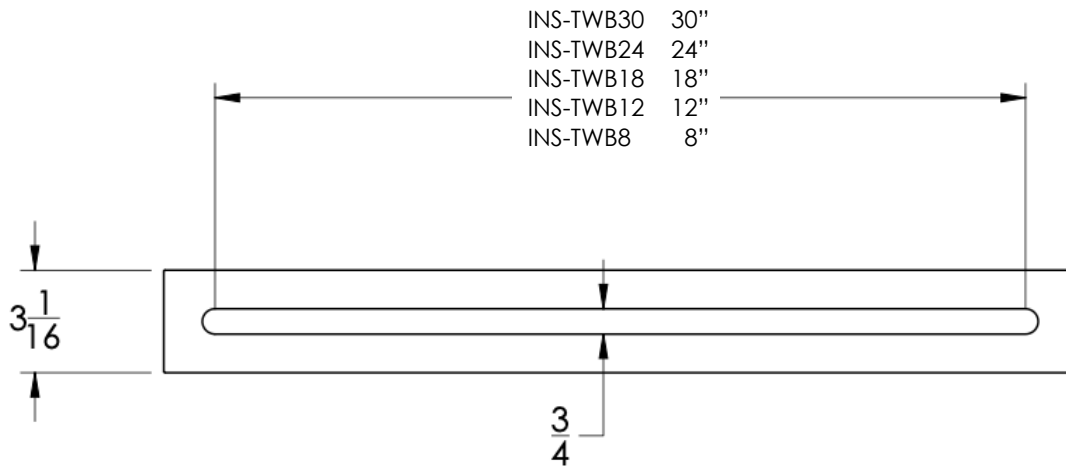

COLLECTION INSPIRE

TOWEL BAR

Model	Product	Finishes Available
INS-TWB8	8" Towel Bar	Multiple finishes available. Over 23 finishes to choose from.
INS-TWB12	12" Towel Bar	
INS-TWB18	18" Towel Bar	
INS-TWB24	24" Towel Bar	
INS-TWB30	30" Towel Bar	

Dimensions in inches

FRONT

TOP

SIDE

NOTE: Dimensions subject to change without notice.