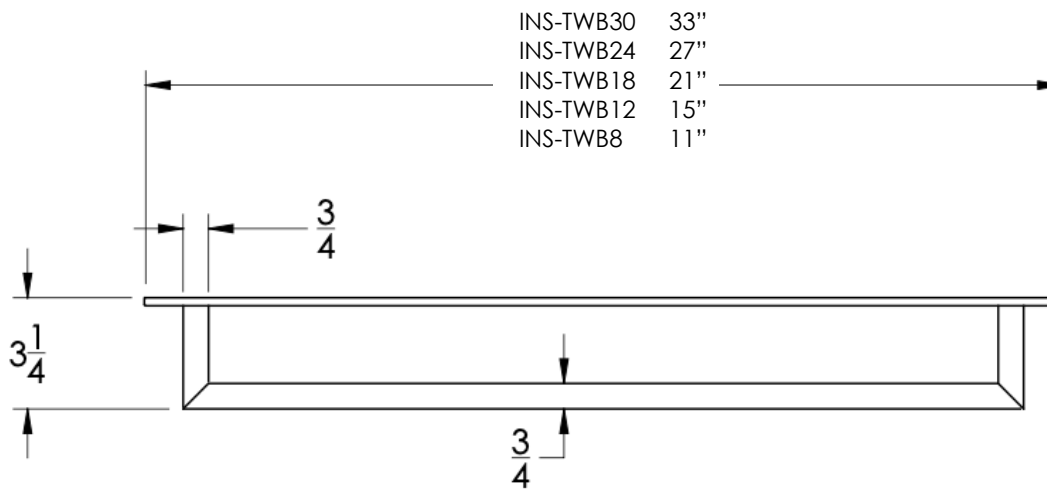

COLLECTION INSPIRE

TOWEL BAR

Model	Product	Finishes Available
INS-TWB8	8" Towel Bar	Multiple finishes available. Over 23 finishes to choose from.
INS-TWB12	12" Towel Bar	
INS-TWB18	18" Towel Bar	
INS-TWB24	24" Towel Bar	
INS-TWB30	30" Towel Bar	

Dimensions in inches

FRONT

TOP

SIDE

NOTE: Dimensions subject to change without notice.